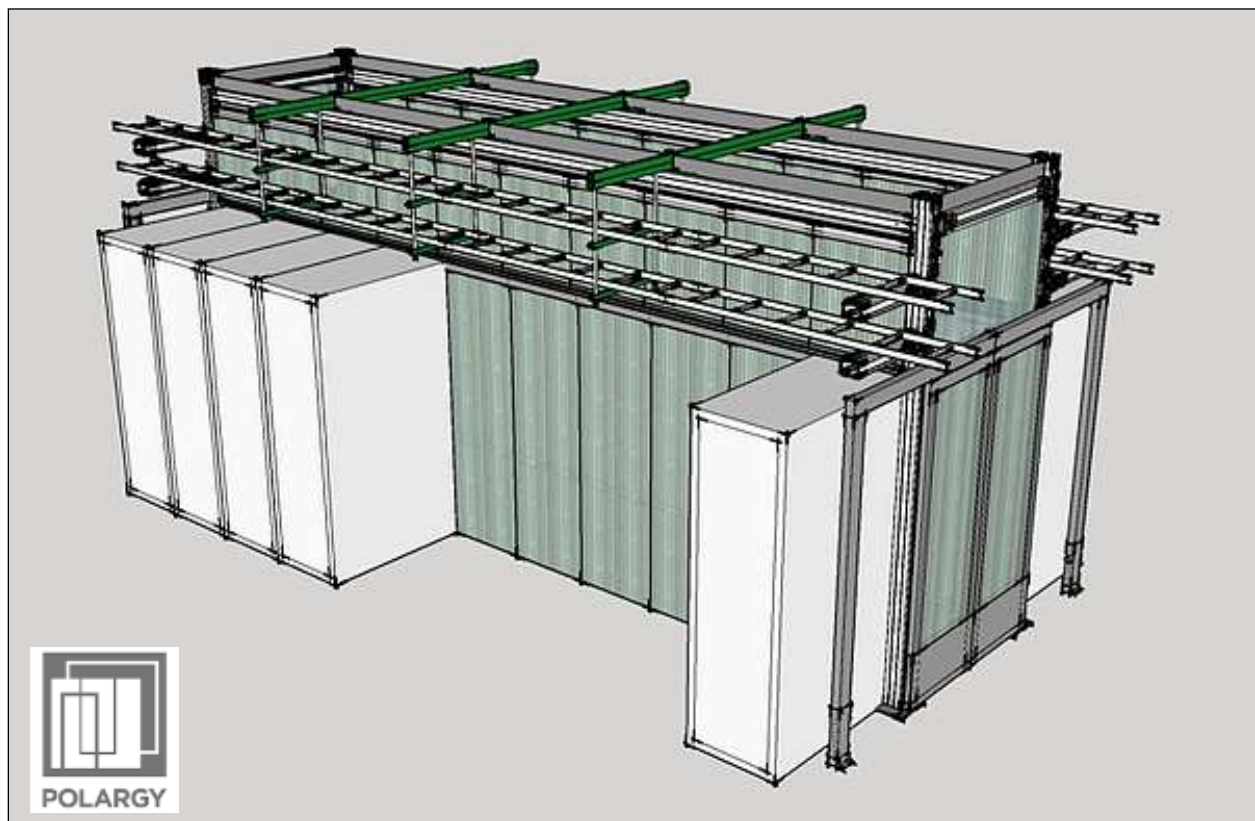

Modular Infrastructure Containment Systems

Integrates Containment, Cable & Power Management, & Lighting

Polargy's modular infrastructure system integrates containment, cable and power management, and lighting to speed and simplify deployment. Polargy is modularizing the data center with infrastructure centered on the containment framework or chassis. The Floor Mounted Infrastructure (FMI™) solution combines the key components of containment, cable pathways, power bus-ways or pathways and, lighting into a single modular chassis. FMI™ allows owners to bring in capacity in phases, some at initial construction and some after commissioning depending on growth. This modular approach provides a rack and ceiling independent solution that saves on product costs and gives flexibility in adding capacity.

ProSource is an approved Polargy Containment Partner

Polargy is the leading provider of hot aisle and cold aisle containment solutions for new data center construction and retrofit projects. Polargy designs, manufactures and installs complete turnkey containment solutions including hot aisle and cold aisle containment, air flow accessories and server racks. Polargy's industry-leading data center containment solutions save energy and keep mission-critical environments cool across the globe.