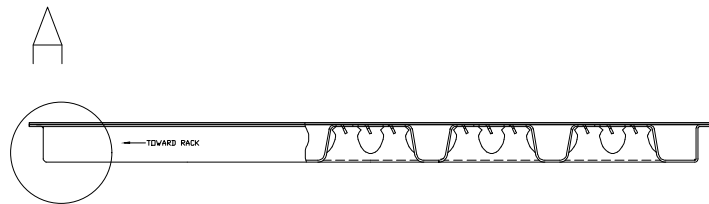

DETAIL A  
SCALE 4 : 1

**Tate**<sup>®</sup>

TITLE:

DIRECTPERF 1250 32% 24IN CAD Detail

SIZE

DWG. NO.

REV

A

DIRECT PERF1250\_32%\_24IN\_Detail

6

SCALE: 1:1

SHEET 1 OF 1